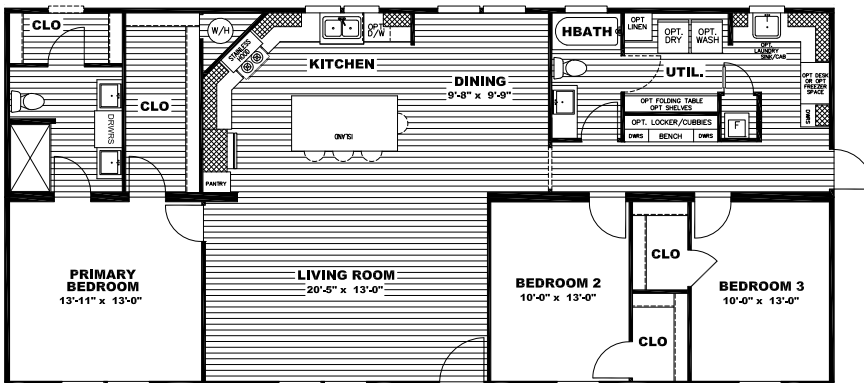

The Stella 28x60 • SAV28603A

The home series and floor plans indicated will vary by retailer and state. Your local Home Center can quote you on specific prices and terms of purchase for specific homes. Savannah invests in continuous product and process improvement. All home series, floor plans, specifications, dimension, features, materials, availability, and starting prices shown on this website are artist's renderings or estimates, and are subject to change without notice. Dimensions are nominal and length and width measurements are from exterior wall to exterior wall.

- Yes No

Description

Accent Color

- White Board and Batton*
 - Black Walnut*
 - Other
-

Front Door

- Farmhouse*
- 6 Panel w/storm
- Clear View Low E Windows

Transom Window Locations

- Patio*
- Sliding Glass Door*