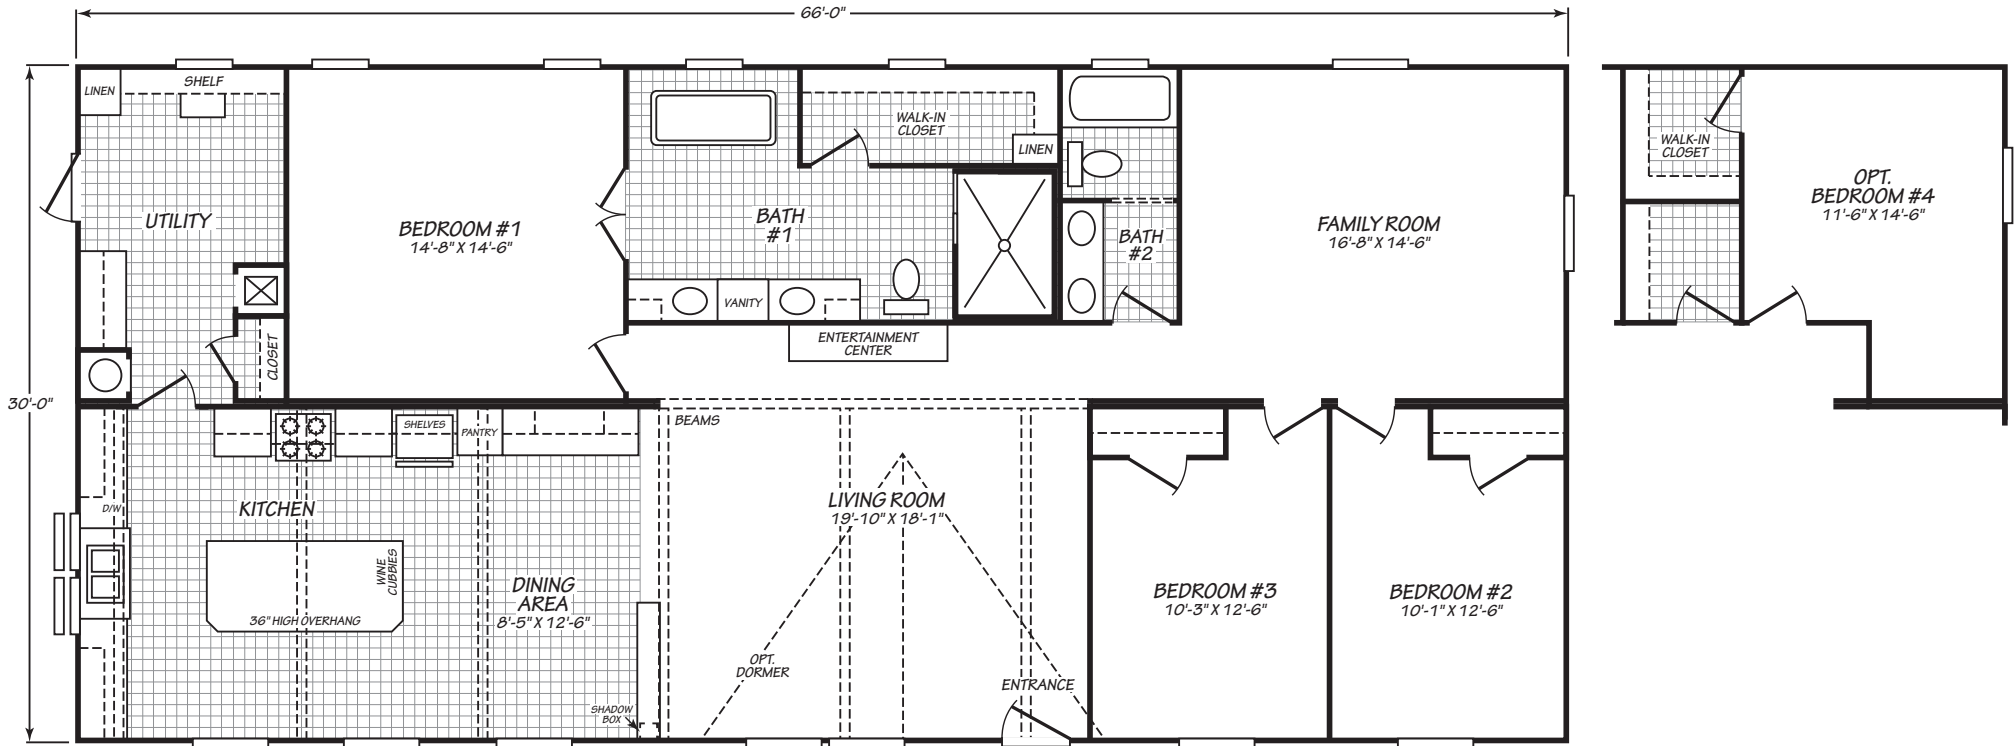

# SANDALWOOD XL

## MODEL 32663X

3 Bedroom • 2 Bath • 1,980 Square Feet

©2022 FLEETWOOD HOMES INC. ALL RIGHTS RESERVED

Important: Because we continually update and modify our products, it is important for you to know that our brochures and literature are for illustrative purposes only. **ILLUSTRATIONS MAY SHOW OPTIONAL FEATURES.** All information contained herein may vary from the actual home we build. Dimensions are nominal length and width measurements are from exterior wall to exterior wall. We reserve the right to make changes at any time, without notice or obligation, in prices, colors, materials, specifications, features and models. Please check with your retailer for specific information about the home you select.