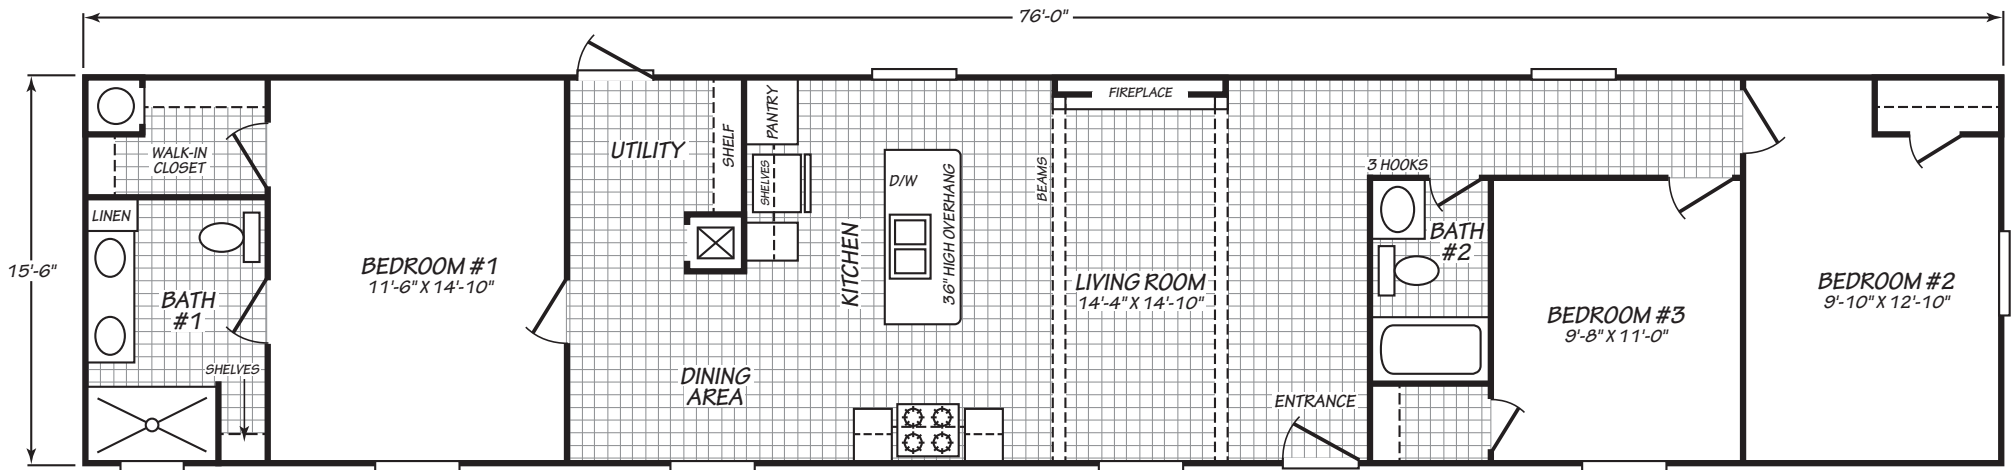

SANDALWOOD XL

MODEL 16763Y

3 Bedroom • 2 Bath • 1,178 Square Feet

©2022 FLEETWOOD HOMES INC. ALL RIGHTS RESERVED

Important: Because we continually update and modify our products, it is important for you to know that our brochures and literature are for illustrative purposes only. **ILLUSTRATIONS MAY SHOW OPTIONAL FEATURES.** All information contained herein may vary from the actual home we build. Dimensions are nominal length and width measurements are from exterior wall to exterior wall. We reserve the right to make changes at any time, without notice or obligation, in prices, colors, materials, specifications, features and models. Please check with your retailer for specific information about the home you select.