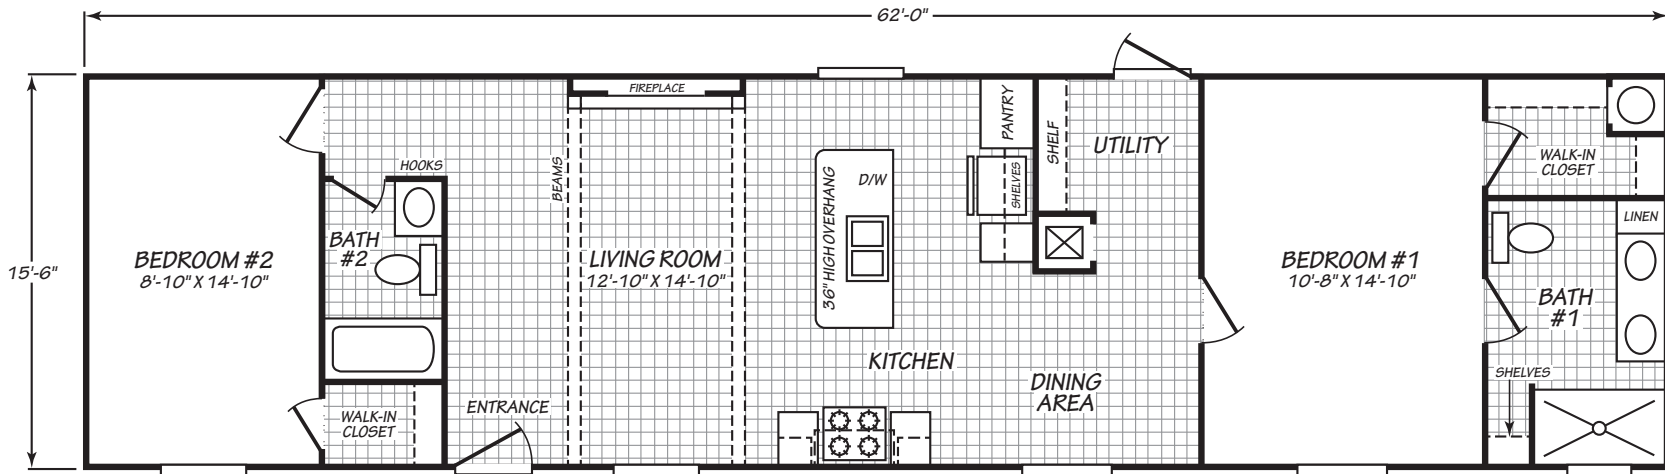

# SANDALWOOD XL

## MODEL 16622Y

2 Bedroom • 2 Bath • 961 Square Feet

©2022 FLEETWOOD HOMES INC. ALL RIGHTS RESERVED

Important: Because we continually update and modify our products, it is important for you to know that our brochures and literature are for illustrative purposes only. **ILLUSTRATIONS MAY SHOW OPTIONAL FEATURES.** All information contained herein may vary from the actual home we build. Dimensions are nominal length and width measurements are from exterior wall to exterior wall. We reserve the right to make changes at any time, without notice or obligation, in prices, colors, materials, specifications, features and models. Please check with your retailer for specific information about the home you select.