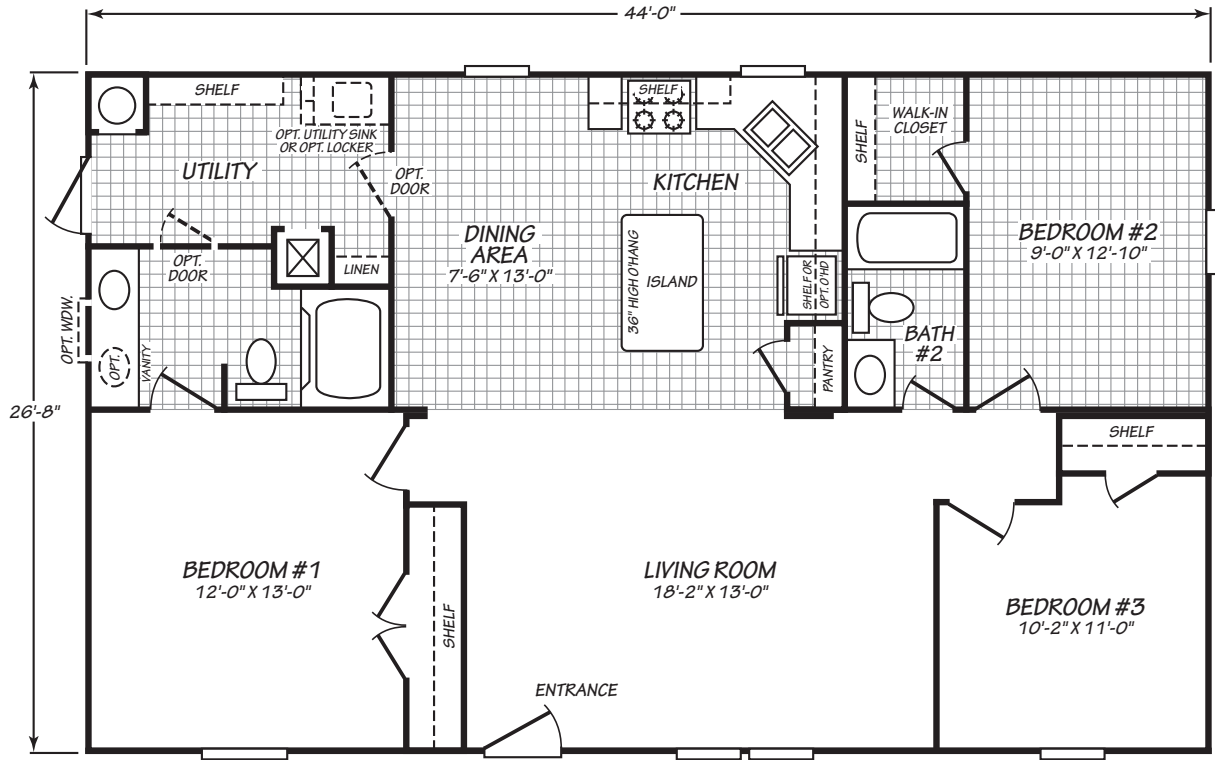

SANDALWOOD XL

MODEL 28443W

3 Bedroom • 2 Bath • 1,173 Square Feet

©2020 FLEETWOOD HOMES INC. ALL RIGHTS RESERVED

Important: Because we continually update and modify our products, it is important for you to know that our brochures and literature are for illustrative purposes only. **ILLUSTRATIONS MAY SHOW OPTIONAL FEATURES.** All information contained herein may vary from the actual home we build. Dimensions are nominal length and width measurements are from exterior wall to exterior wall. We reserve the right to make changes at any time, without notice or obligation, in prices, colors, materials, specifications, features and models. Please check with your retailer for specific information about the home you select.