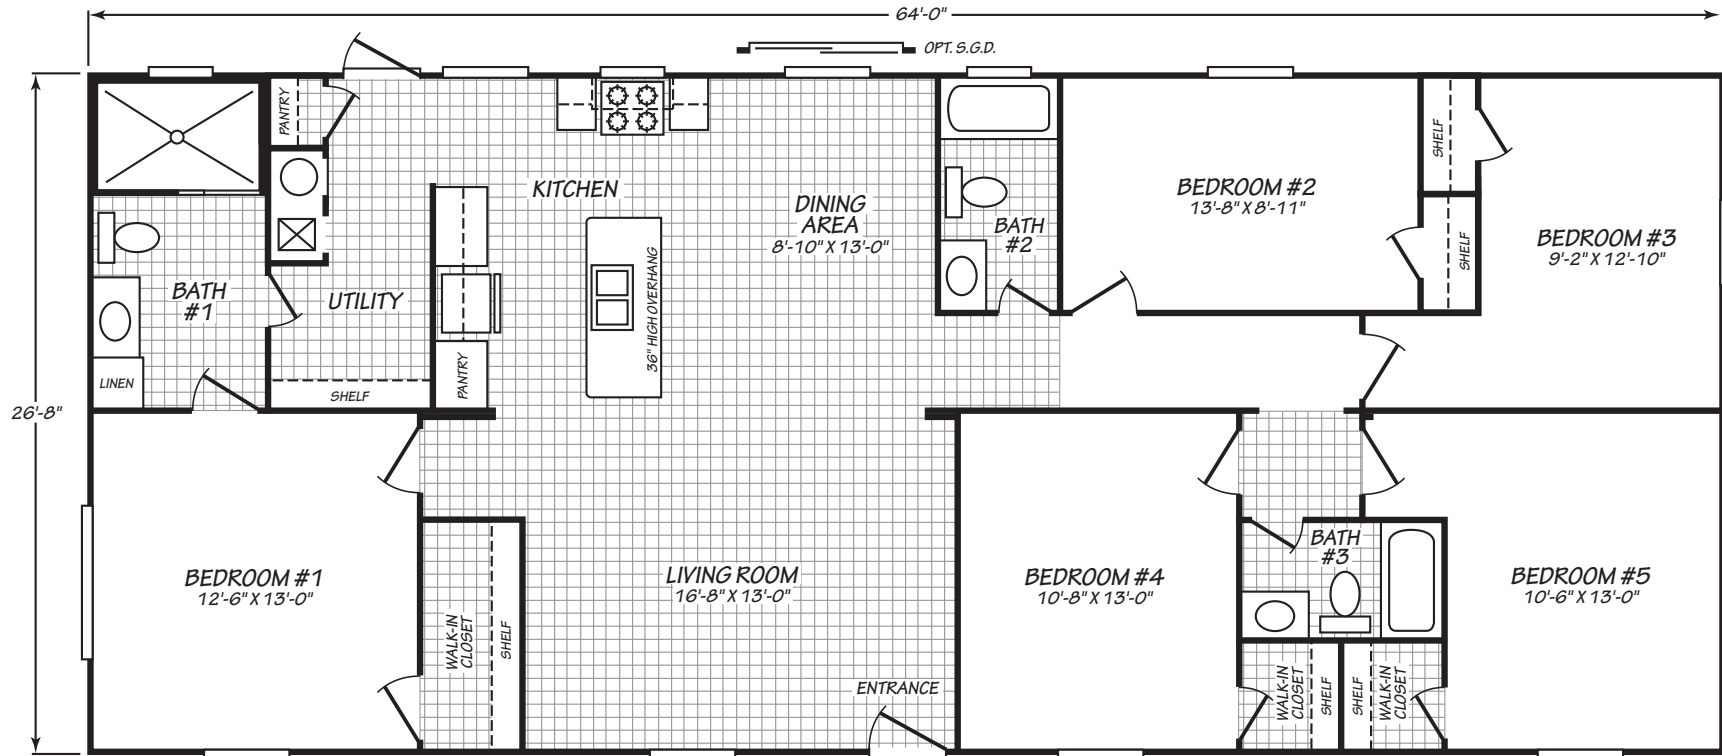

SANDALWOOD XL

MODEL 28645M

5 Bedroom • 3 Bath • 1,706 Square Feet

©2019 FLEETWOOD HOMES INC. ALL RIGHTS RESERVED

Important: Because we continually update and modify our products, it is important for you to know that our brochures and literature are for illustrative purposes only. **ILLUSTRATIONS MAY SHOW OPTIONAL FEATURES.** All information contained herein may vary from the actual home we build. Dimensions are nominal length and width measurements are from exterior wall to exterior wall. We reserve the right to make changes at any time, without notice or obligation, in prices, colors, materials, specifications, features and models. Please check with your retailer for specific information about the home you select.